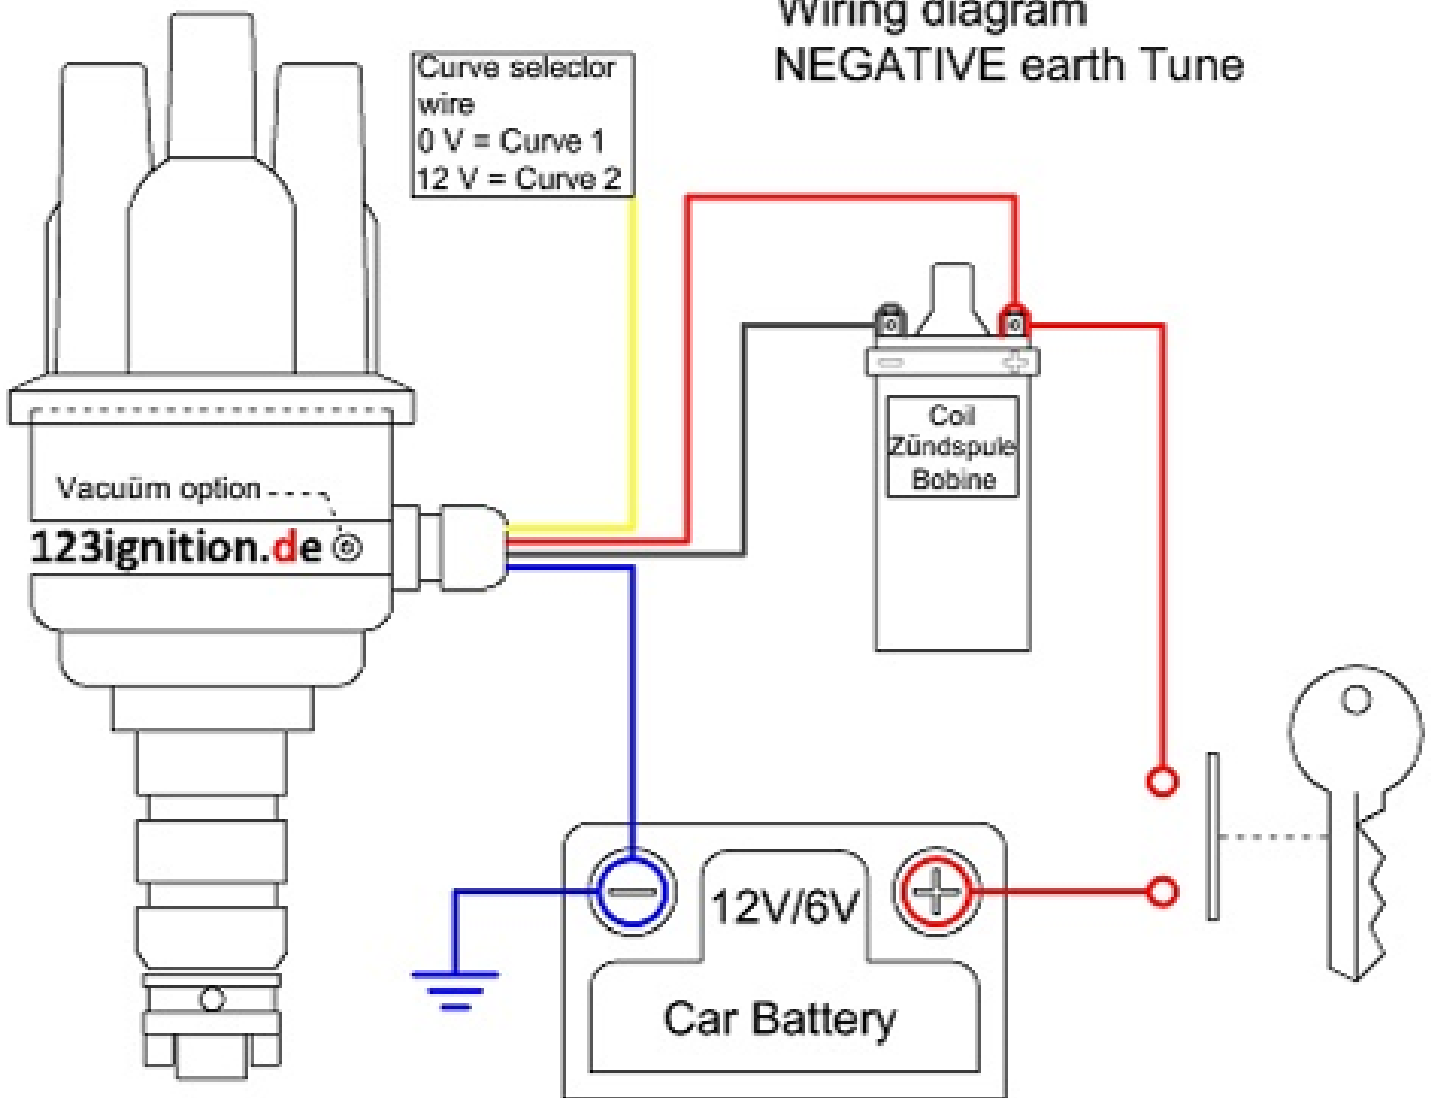

Wiring diagram
NEGATIVE earth Tune

123ignition.de
ignition systems for classic cars