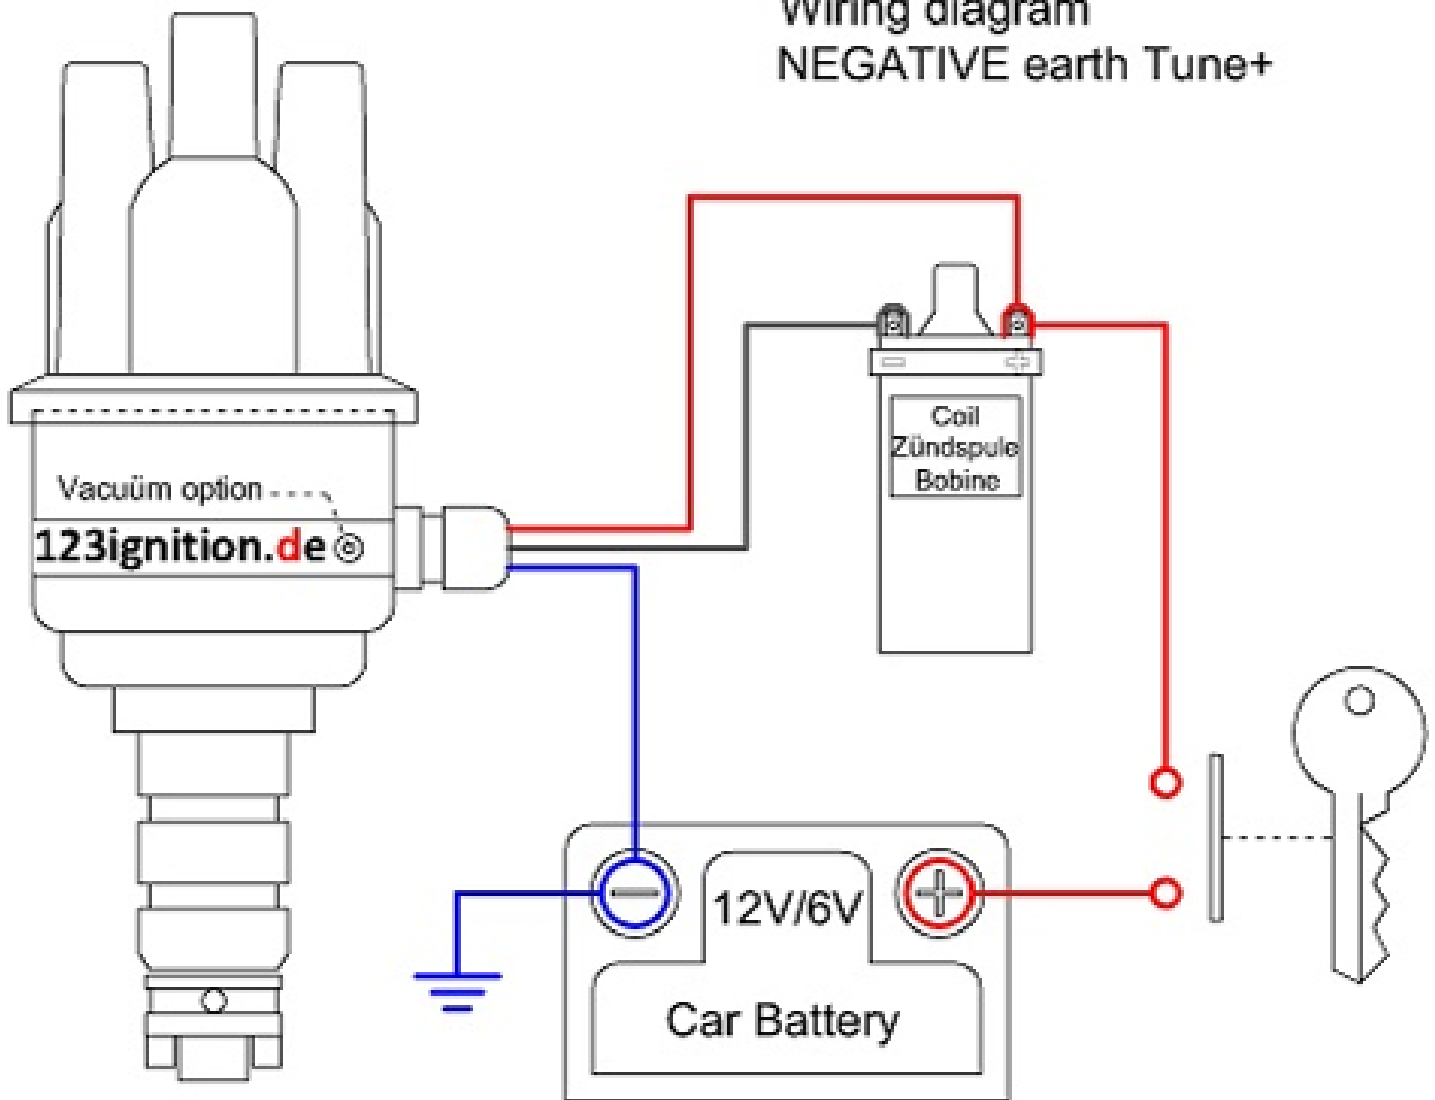

Wiring diagram
NEGATIVE earth Tune+

123ignition.de
ignition systems for classic cars