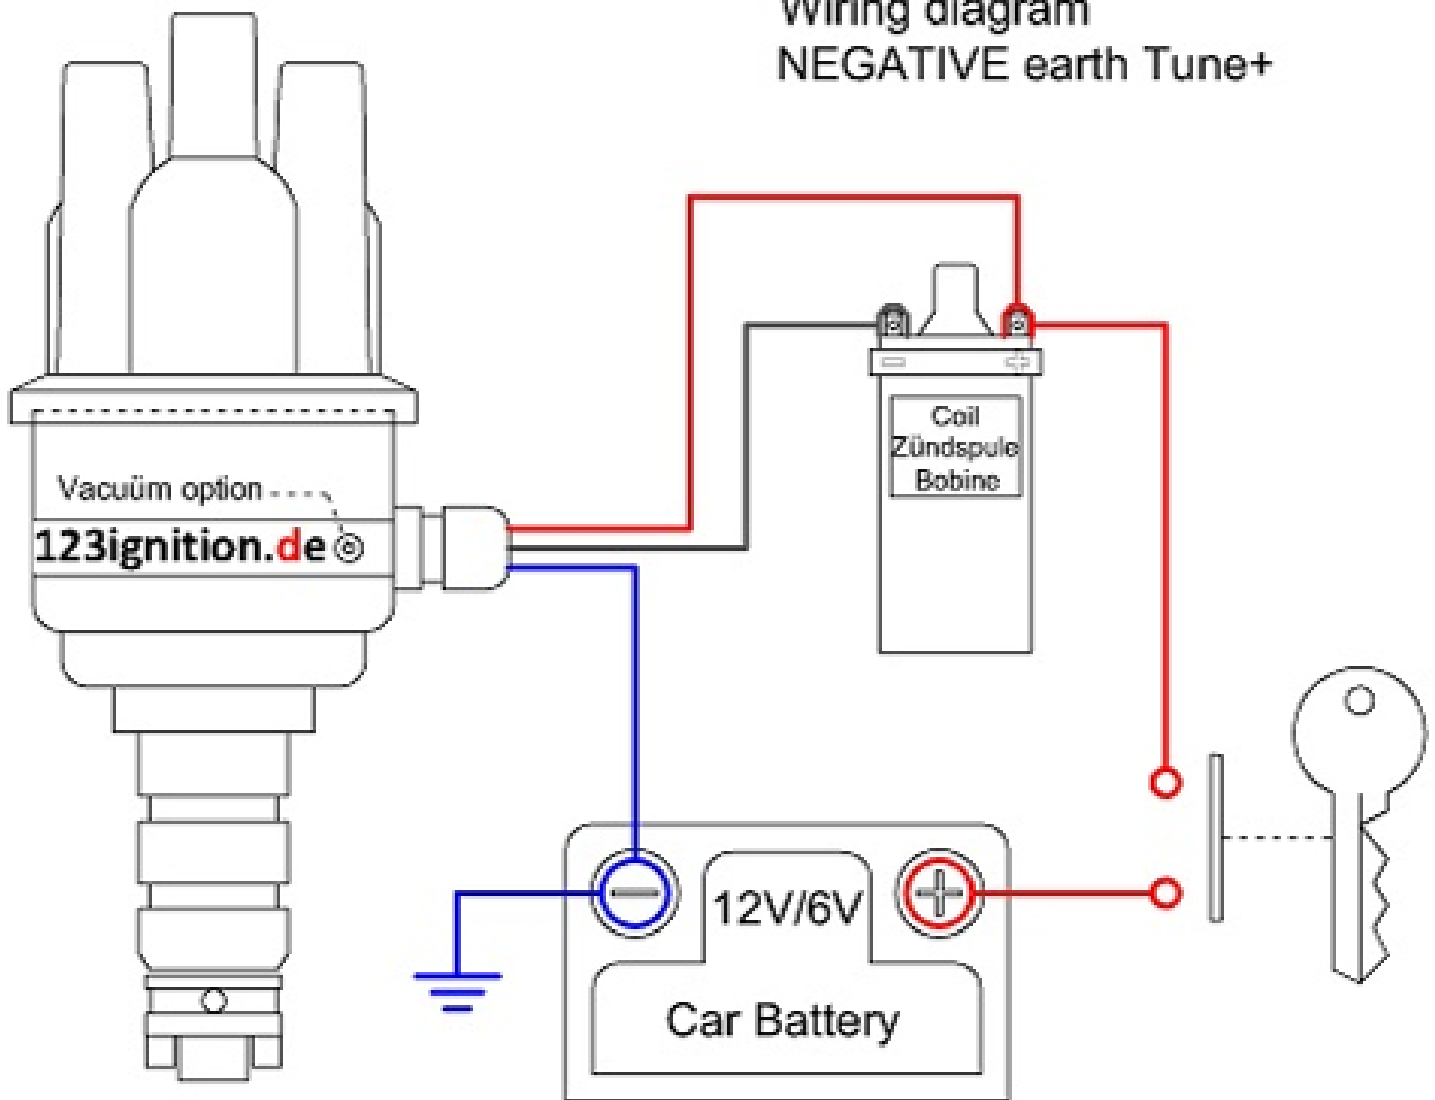

Wiring diagram  
NEGATIVE earth Tune+

**123ignition.de**  
*ignition systems for classic cars*